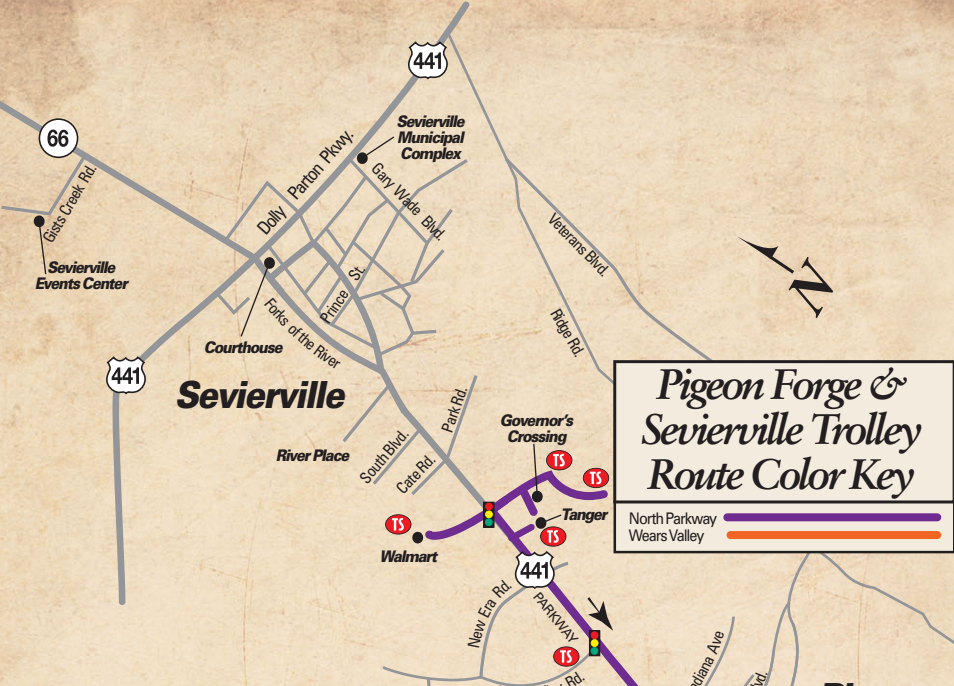

What-to-Do

Copyright © All rights reserved. The reproduction of this map for other than personal use is strictly prohibited without the expressed written consent of What-to-Do.

Pigeon Forge & Sevierville Trolley Route Color Key

North Parkway	
Wears Valley	

Trolley Map Legend

Gatlinburg & Pigeon Forge Trolley Route Color Key

Downtown Parkway	
National Park	
Gatlinburg Welcome Center	
Downtown River Road	
E. Parkway & City Hall	
Arts & Crafts	
Dollywood	
Dollywood	
North Parkway	
South Parkway	
Dolly's Splash Country	
Wears Valley	