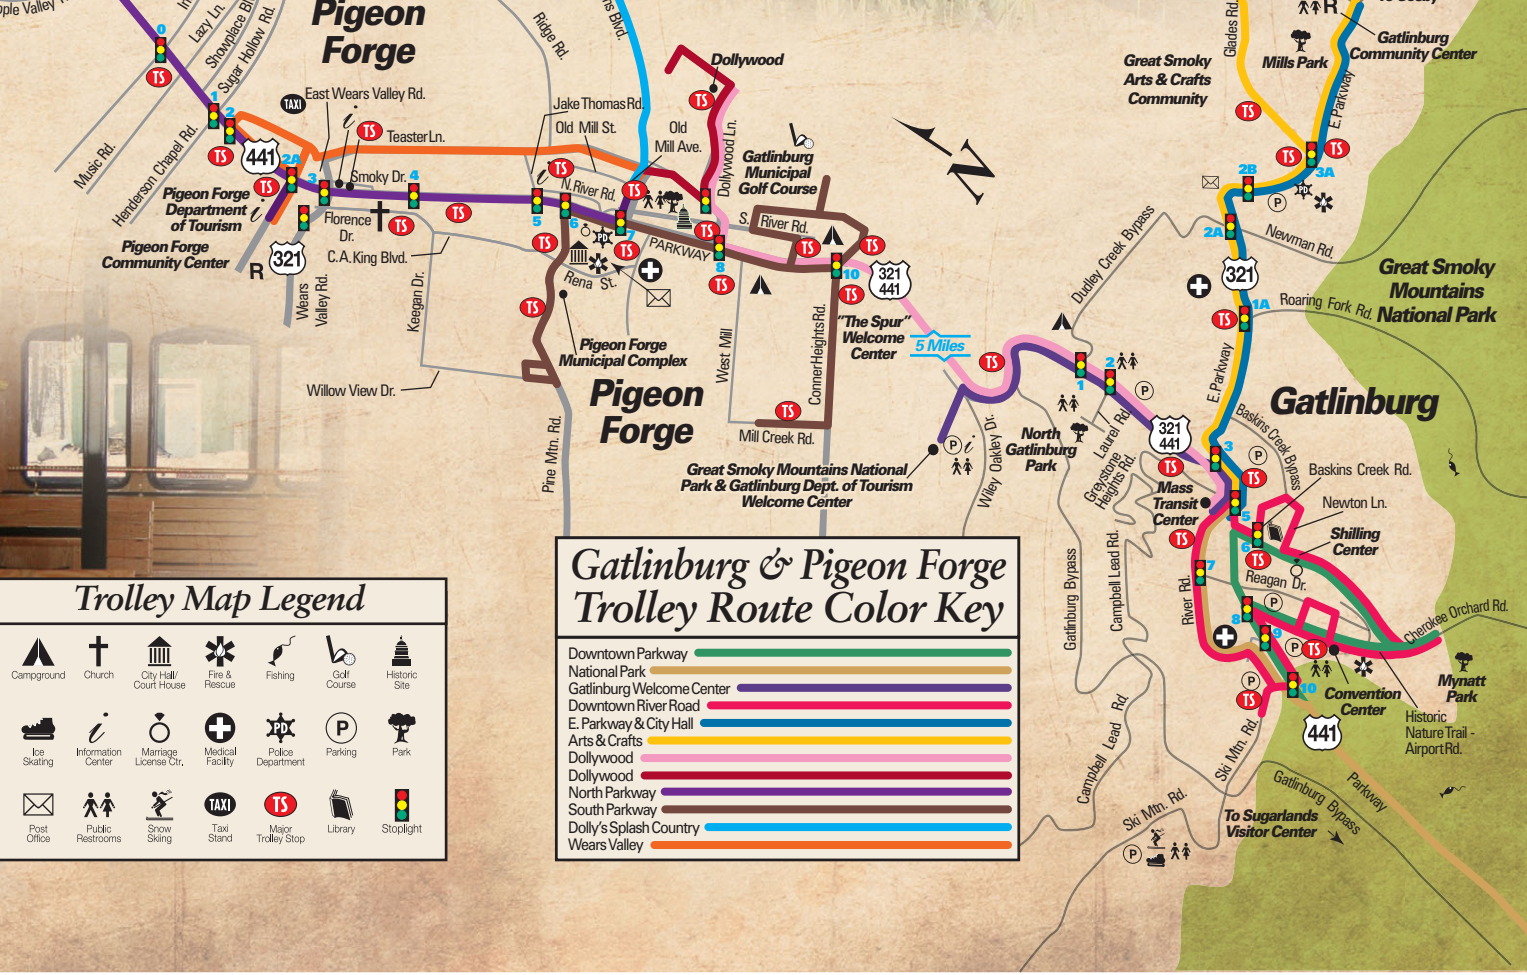

What-to-Do

Copyright © All rights reserved. The reproduction of this map for other than personal use is strictly prohibited without the expressed written consent of What-to-Do.

Pigeon Forge & Sevierville Trolley Route Color Key

North Parkway	
Wears Valley	

Trolley Map Legend

Gatlinburg & Pigeon Forge Trolley Route Color Key

Downtown Parkway	
National Park	
Gatlinburg Welcome Center	
Downtown River Road	
E. Parkway & City Hall	
Arts & Crafts	
Dollywood	
Dollywood	
North Parkway	
South Parkway	
Dolly's Splash Country	
Wears Valley	