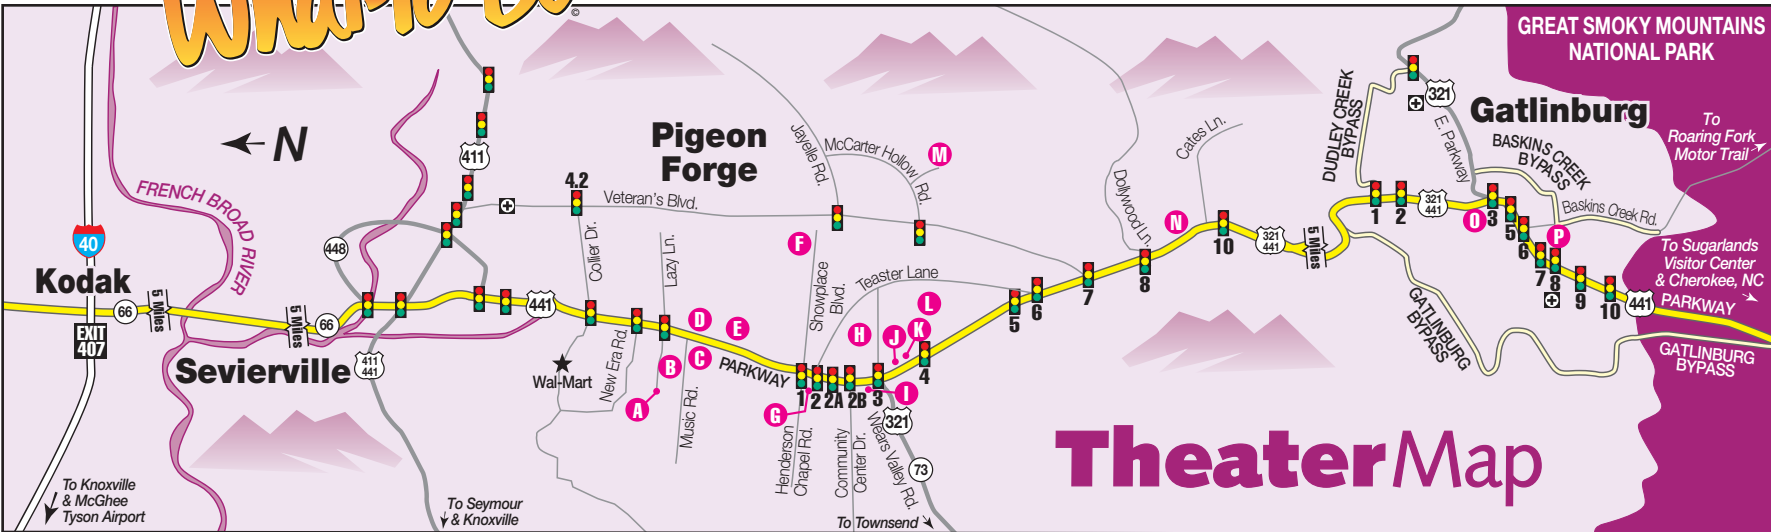

What-to-Do

Copyright © All rights reserved. The reproduction of this map for other than personal use is strictly prohibited without the expressed written consent of What-to-Do®.

TheaterMap

P
888-482-3330

SWEET FANNY ADAMS THEATRE

O
865-436-4039

Dolly Parton's
Stampede
DINNER ATTRACTION

N
865-453-4400

Dolly Wood
M
865-428-9620

A
865-428-7469

B
865-868-1800

C
865-908-7469

D
865-428-5600

E
423-309-1667

F
865-453-2003

G
865-774-7777

H
865-428-8900

I
865-366-3330

J
844-322-4400

K
865-428-5222

L
866-654-7017